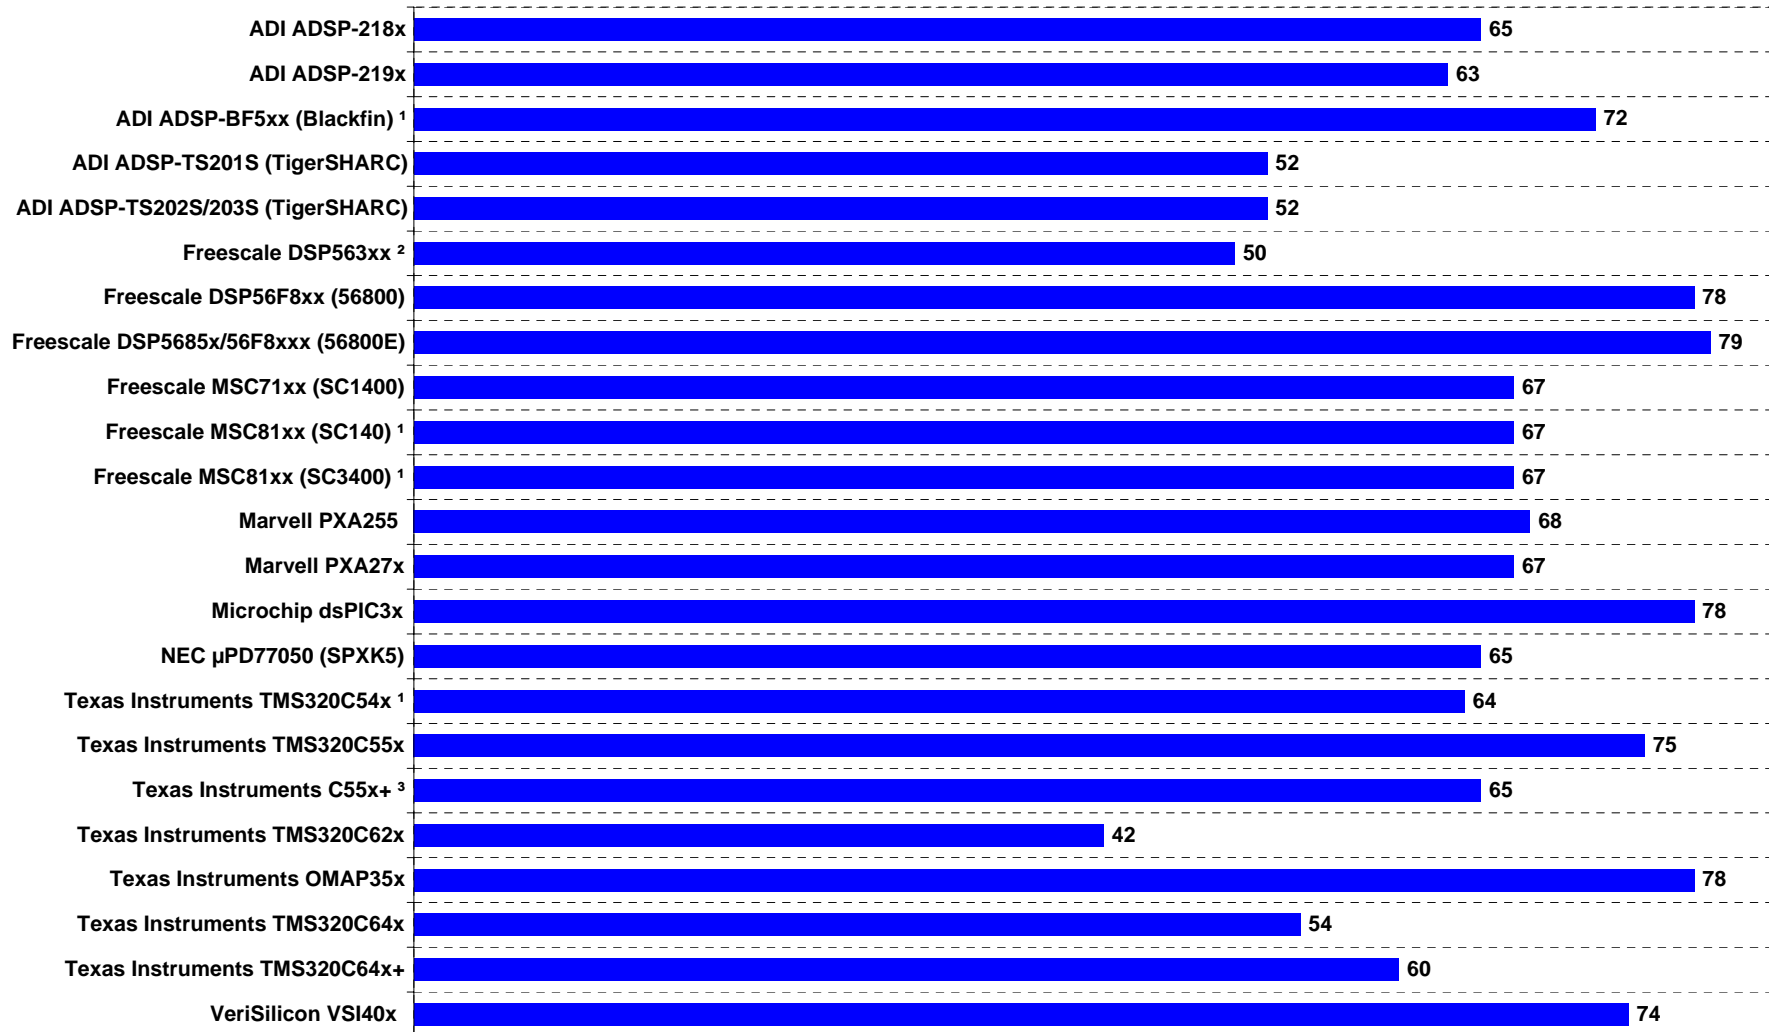

Memory Use Scores for Fixed-Point Chips (Bigger is Better)

Updated April 2009

Copyright © 2009 Berkeley Design Technology, Inc.

No reproduction or reuse is permitted without the express authorization of BDTI.

¹ For one core

² Benchmarked with 24-bit fixed-point data; all other processors benchmarked with 16-bit fixed-point data

³ The C55x+ is only available in custom wireless handset products