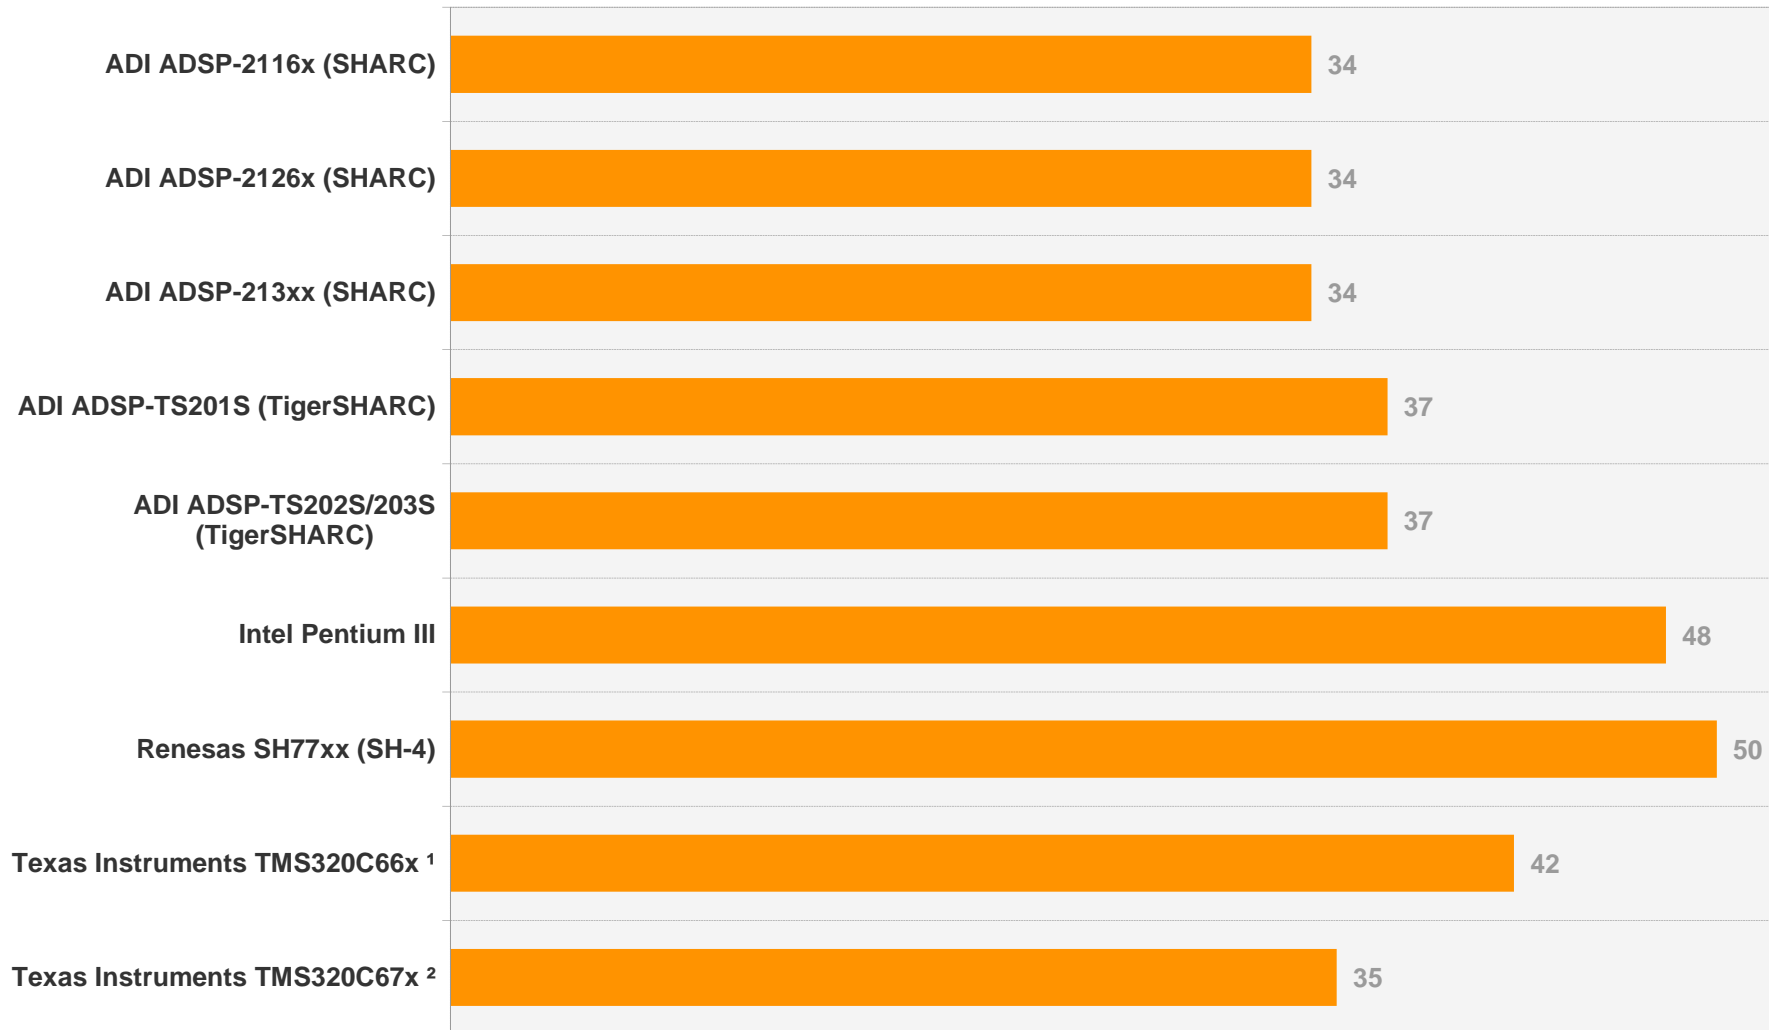

Memory Use Scores for Floating-Point Chips (Bigger is Better)

Updated February 2011

Copyright © 2011 Berkeley Design Technology, Inc.

No reproduction or reuse is permitted without the express authorization of BDTI.

¹ Score for one core

² Score does not apply to TMS320C67x+ parts (e.g., the TMS320C672x)

All processors benchmarked with 32-bit floating-point data.