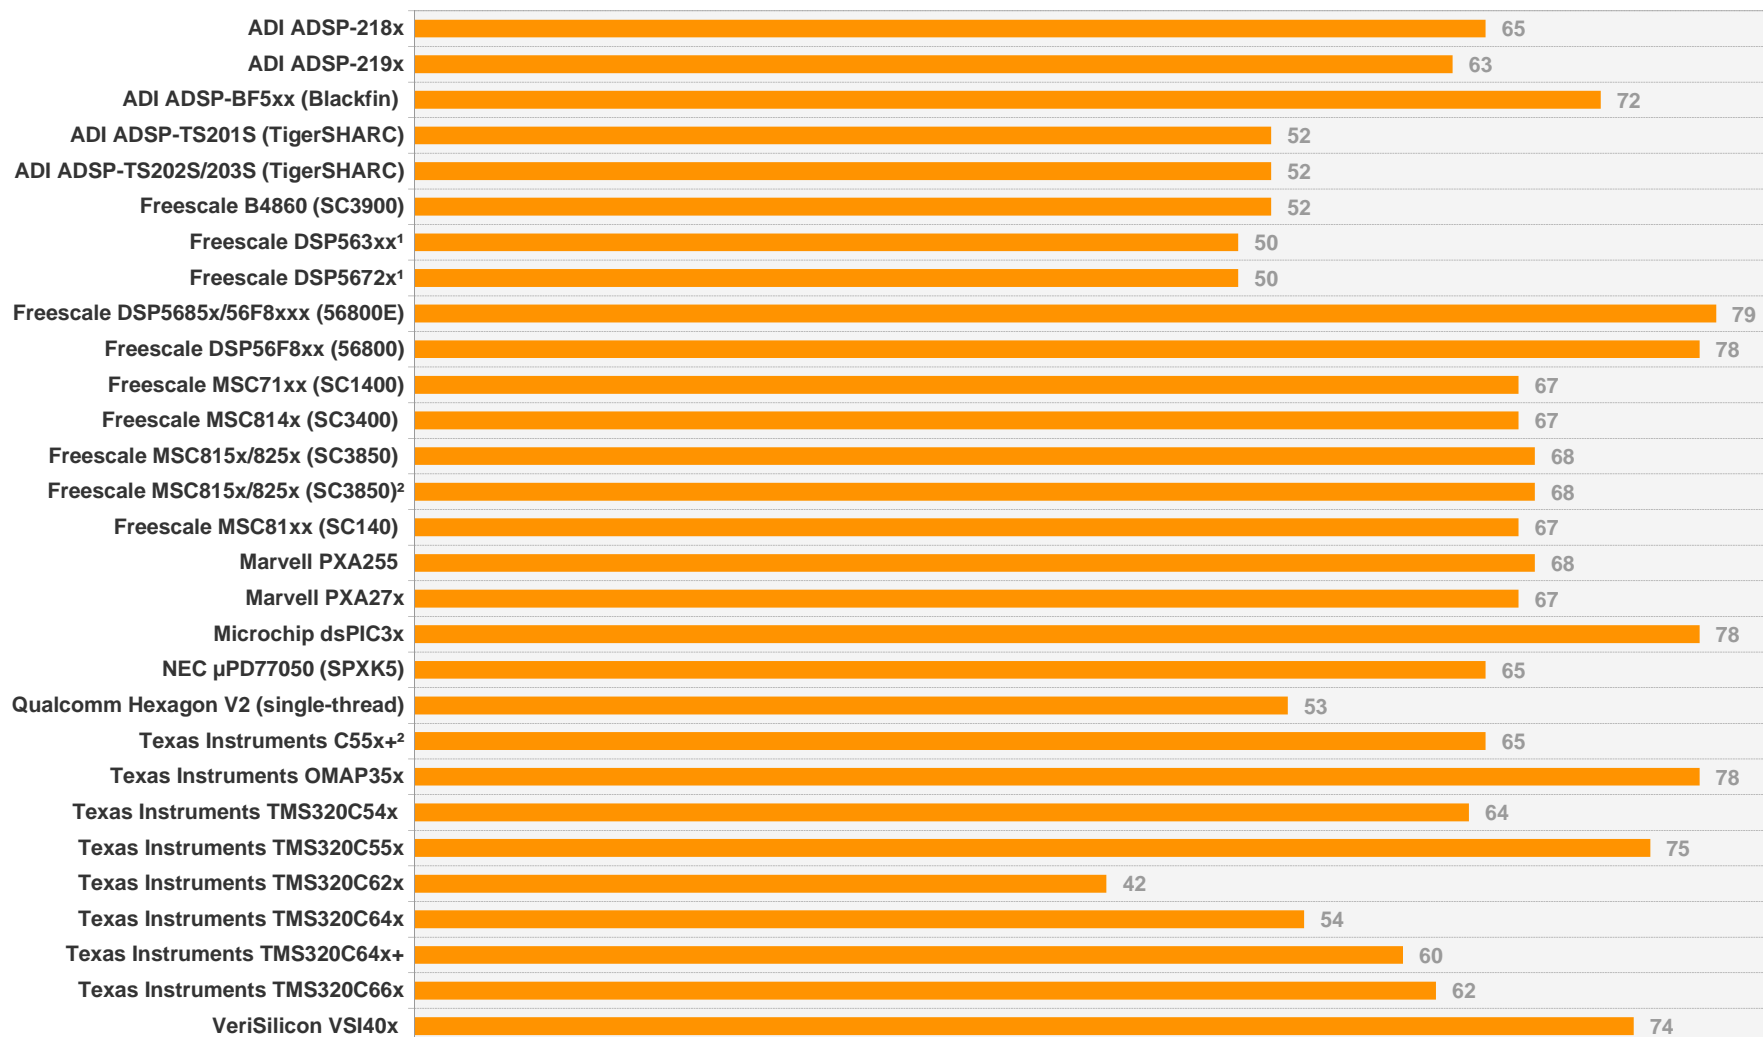

## Memory Use Scores for Fixed-Point Chips (Bigger is Better)

Updated March 2012

Copyright © 2012 Berkeley Design Technology, Inc.

No reproduction or reuse is permitted without the express authorization of BDTI.

<sup>1</sup> Benchmarked with 24-bit fixed-point data; all other processors benchmarked with 16-bit fixed-point data

<sup>2</sup> Not available to the general market